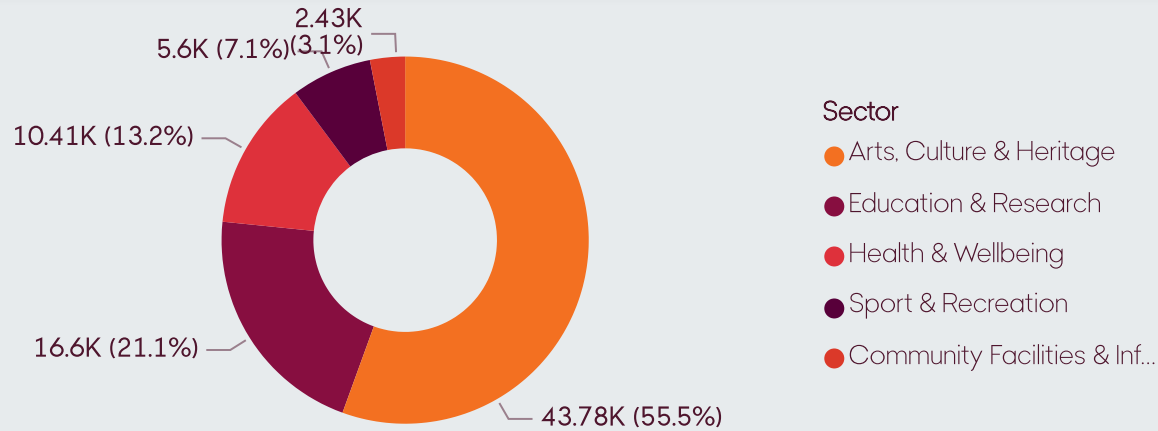

Boorowa Community Financial Services Limited

23
Projects Funded

78,816.00
Total Value

Amount by Sector

National Amount

AUSTRALIA

\$32,971,439.80

Tasman Sea