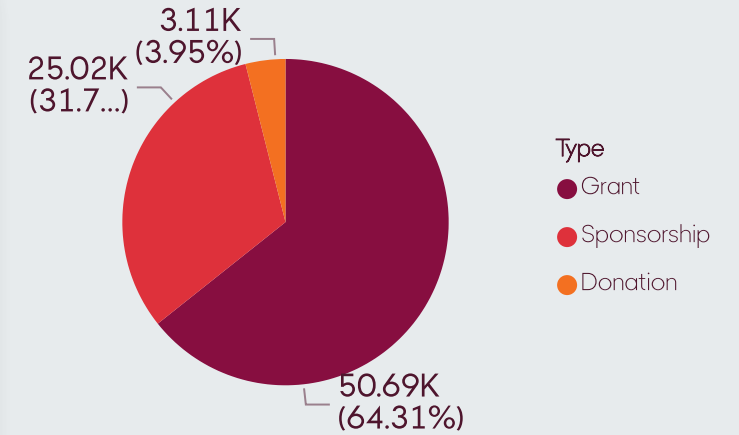

Boorowa Community Financial Services Limited

23
Projects Funded

78,816.00
Total Value

Amount by Sector

National Amount

AUSTRALIA

\$32,971,439.80

Tasman Sea