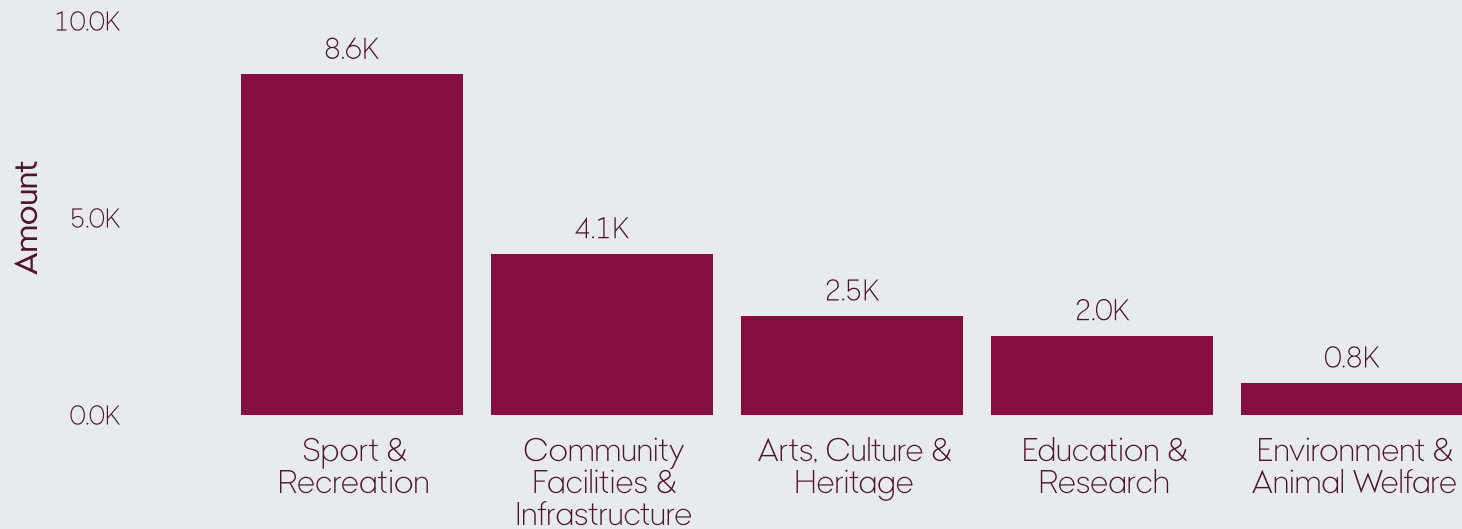

Healesville & District Community Enterprise Limited

23
Projects Funded

18,015.00
Total Value

Amount by Sector

National Amount

\$32,971,439.80

Microsoft Bing

© 2023 TomTom, © 2023 Microsoft Corporation, © OpenStreetMap