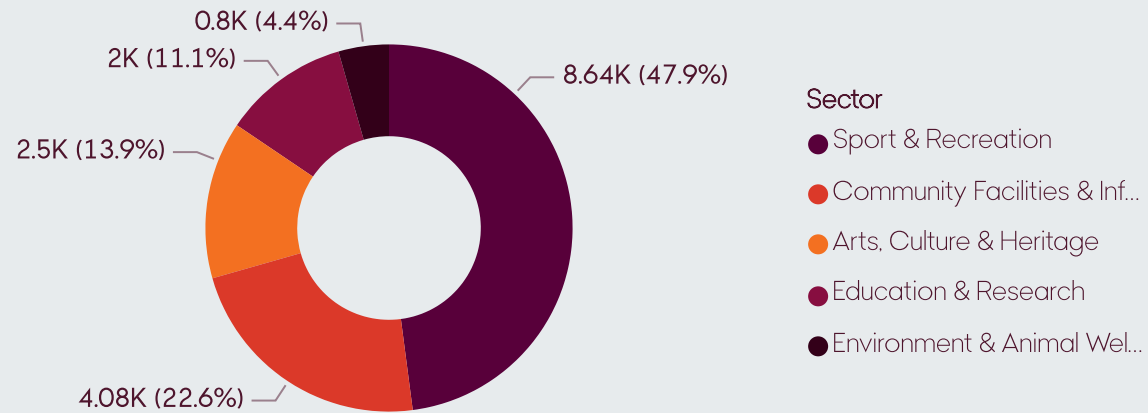

Healesville & District Community Enterprise Limited

23
Projects Funded

18,015.00
Total Value

Amount by Sector

National Amount

\$32,971,439.80

Microsoft Bing

© 2023 TomTom, © 2023 Microsoft Corporation, © OpenStreetMap