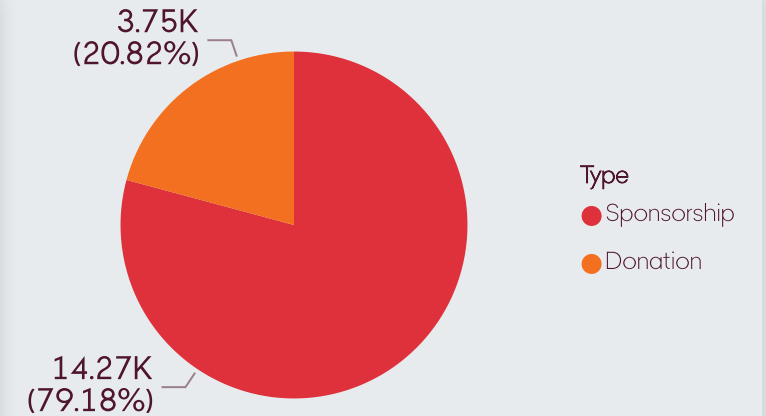

Healesville & District Community Enterprise Limited

23
Projects Funded

18,015.00
Total Value

Amount by Sector

National Amount

\$32,971,439.80

Microsoft Bing

© 2023 TomTom, © 2023 Microsoft Corporation, © OpenStreetMap